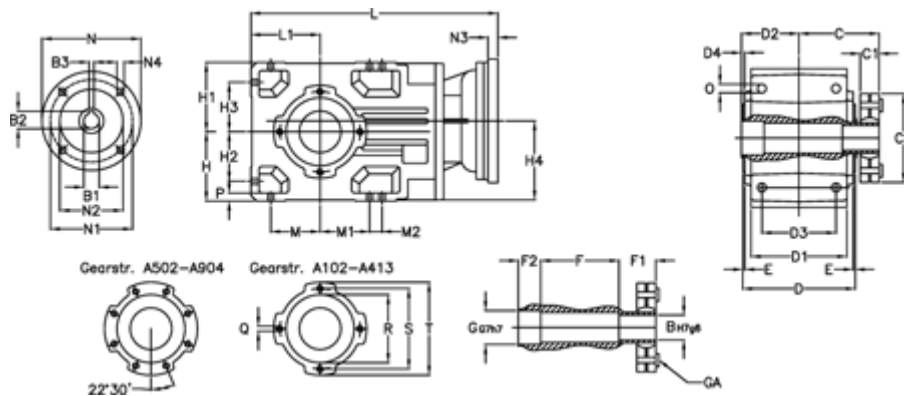

Article number: 29600212915220
 Description: Bevel helical gearbox
 A203US-129,1-P63B5

Measures

B = 30	D1 = 110	F2 = 36	L = 361.5	N3 = -
B1 = 11	D2 = 60	G = 32	L1 = 80	N4 = M8x19
B2 = 12.8	D3 = 90	GA = 14,5 NM	M = 60.0	O = 9.5
B3 = 4	d4 = 4.5	H = 80	M1 = 60.0	P = 9
C = 89.5	Description = A203US-xx-P63 B5	H1 = 80	M2 = -	Q = M8x15
C1 = 23	E = 3.0	H2 = 60.0	N = 140	R = 95
C2 = 72.0	F = 77.5	H3 = 60.0	N1 = 115	S = 115
D = 136	F1 = 36.0	H4 = 93.0	N2 = 95	T = 140